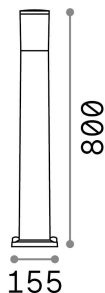

General info

Outdoor - Floor

Outdoor ground mounted bollard with enhanced protection and diffuse light emission

Ean	8021696198620
Item	ATENA PT1 NERO
Installation	Floor
Guarantee	5 years
Gross weight	2 kg
Volume	0.022032 m ³

Technical info

Net weight	1.07 kg
Insulation class	II
Protection index	IP55
Compliance	CE
Operating temperature	-15° ~ +45 °C
Dimmer	Non-dimmable
Power output	220-240 V AC 50/60 Hz
Power supply	Not required
Load resistance	IK10

Source info

Integrated source	Light bulb (included, settable CCT 2700 / 4000 / 6500 K)
Replaceable source	Replaceable
Power	E27 max 1 x 23 W
Emission	Diffuse
Max consumption	-
Bulb included	EAN 8021696228914 -